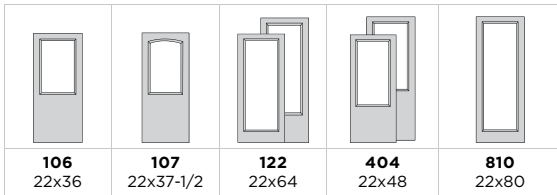

EXPO

IRON

CLASSIC

TEXTURES

LINEA

ESSENTIA

PRIVACY RATING **1** — **5** — **10**
Least Obscure   Most Obscure