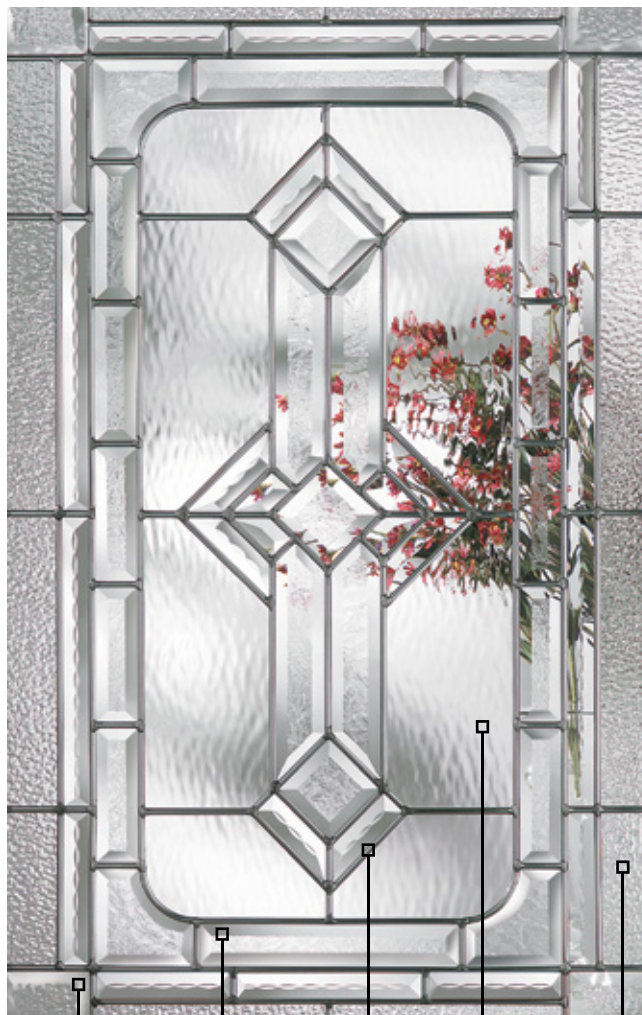

Glue Chip Beveled Glass   Zipper Bevel Glass   Platinum Caming   Aqua Glass   Granite Glass