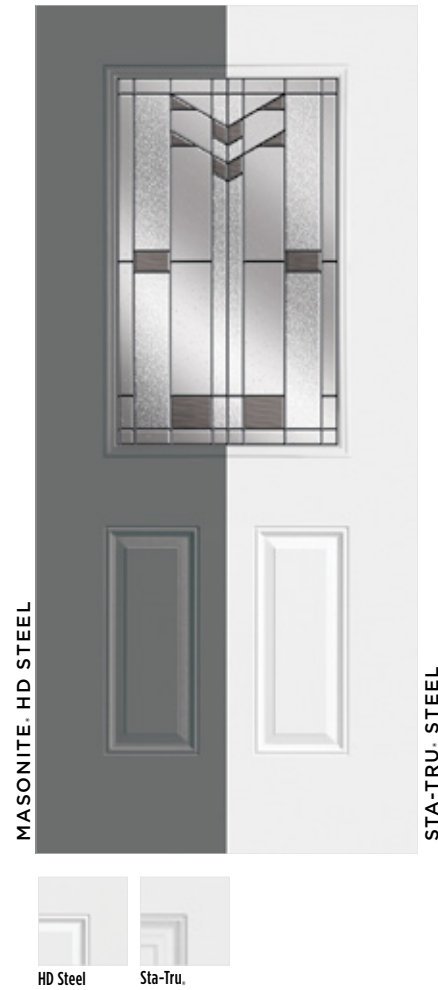

HD STEEL

- Belleville. doors feature distinct architectural details, a reinforced lock area and thousands of customizable glass and panel combinations to choose from

- Masonite Steel doors feature high-definition decorative panel profiles that closely replicate the appearance of a high-end wood door with the ultimate in security

**OAKCRAFT.
FIBERGLASS**

- Oakcraft. doors are specially engineered to provide performance and durability