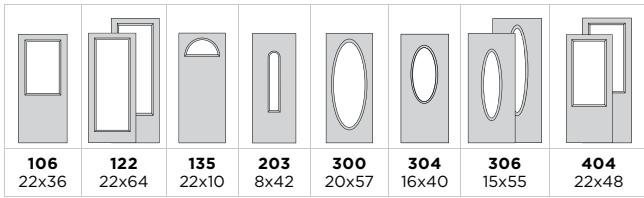

# Marquise Glass

778 - P PLATINUM CAMING

EXPO

IRON

CLASSIC

TEXTURES

LINEA

ESSENTIA