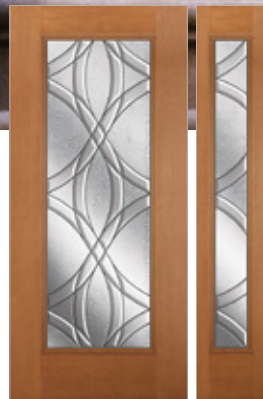

Door BMT-722-331-X
Sidelite BMTSL-152-331-X

Belleville, Fir Textured with
22x64 Glass / 8x64 Sidelite