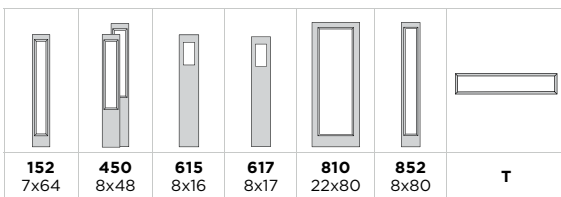

PRIVACY RATING **1** — **6** — **10**
Least Obscure — Most Obscure