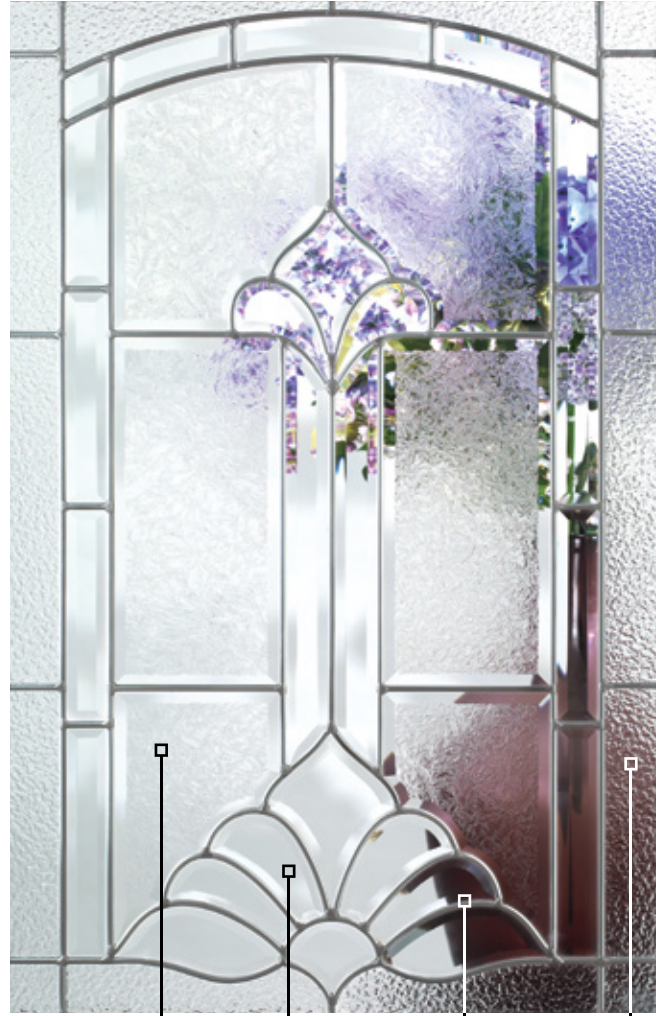

Glue Chip Beveled Glass   Clear Beveled Glass   Platinum Caming   Granite Glass