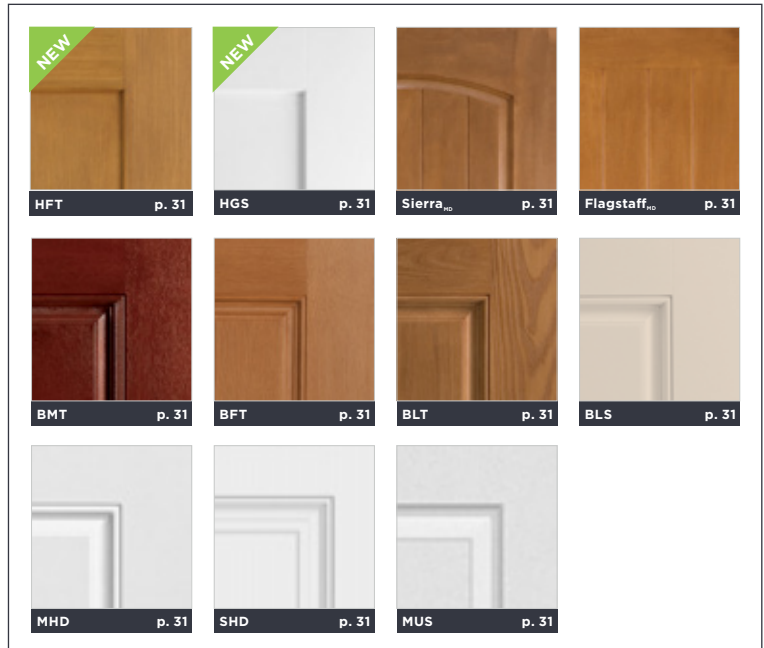

PANELS™

p28