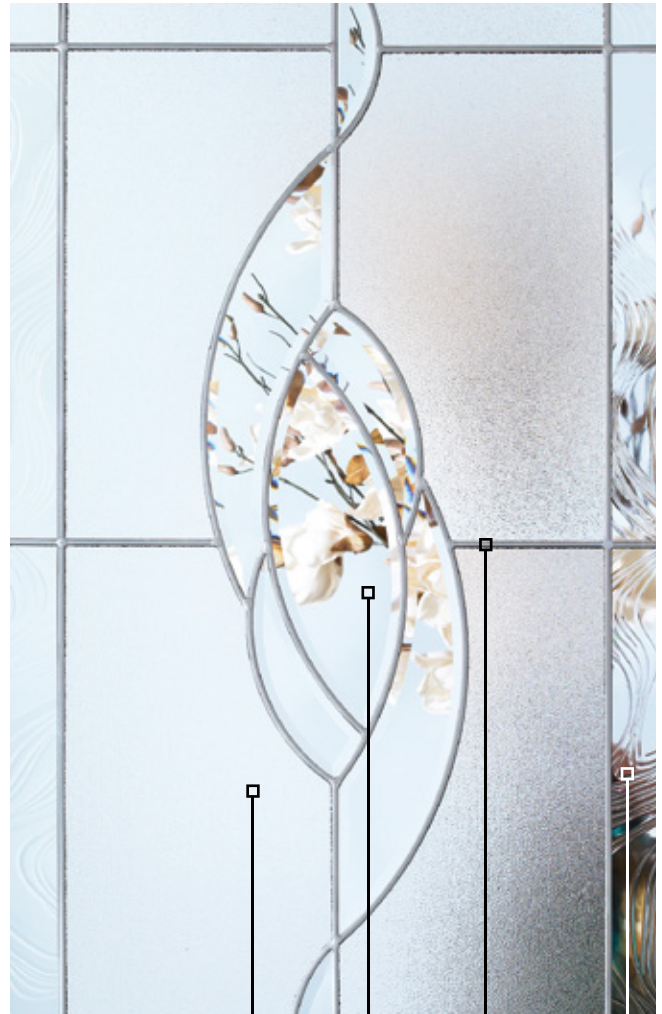

EXPO

IRON

CLASSIC

TEXTURES

LINEA

ESSENTIA

PRIVACY RATING **1** — **5** — **10**  
 Least Obscure      Most Obscure

Pear Glass      Clear Beveled Glass      Platinum Caming      Clear Baroque Glass