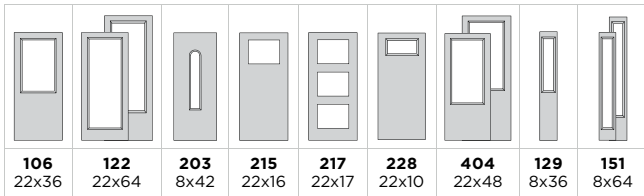

PRIVACY RATING **1** — **6** — **10**
Least Obscure — Most Obscure