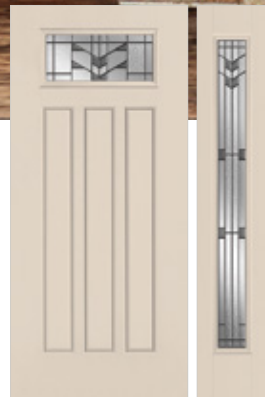

Door BLT-404-312-2 / Sidelites BLTSL-450-312-1

Belleville, Smooth with
22x10 Glass / 7x64 Sidelite

Door BLS-228-312-3 / Sidelite BLSL-152-312-X