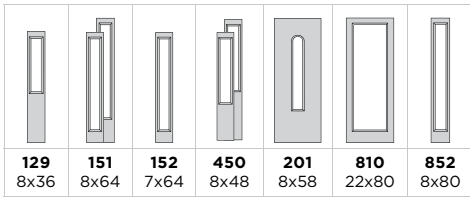

# Marquise Glass

778 - P PLATINUM CAMING

EXPO

IRON

CLASSIC

TEXTURES

LINEA

ESSENTIA