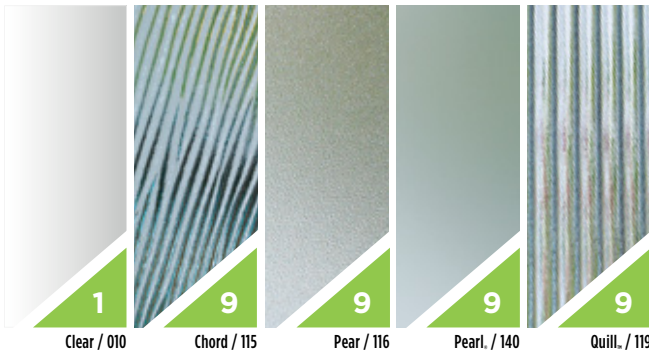

PRIVACY RATING **1** ————— **9** **10**
Least Obscure ————— Most Obscure