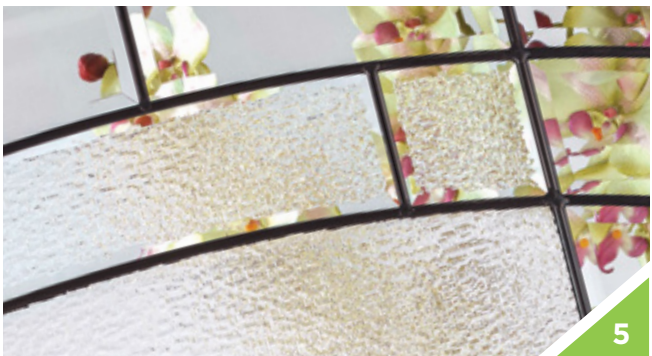

Granite Beveled Glass      Granite Glass      Antique Black Caming      Clear Beveled Glass

Door BLS-106-328-1

Belleville, Smooth with 22x36 Glass

Door BFT-404-328-1 / Sidelite BFTSL-450-328-1

Belleville, Hollister, Fir Textured with 22x48 Glass / 8x48 Sidelite