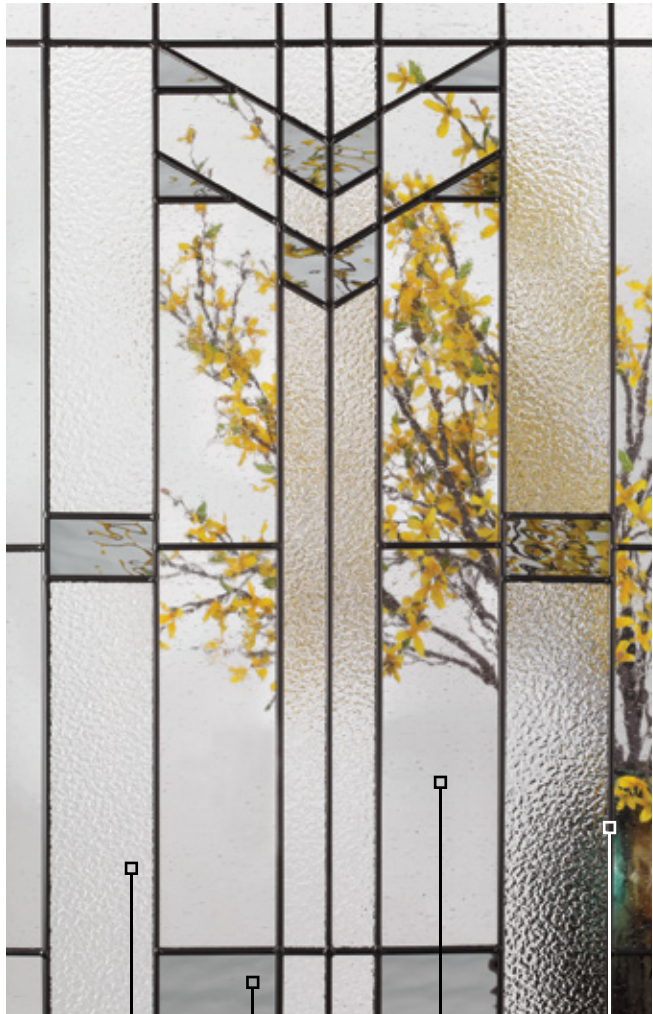

EXPO

IRON

CLASSIC

TEXTURES

LINEA

ESSENTIA