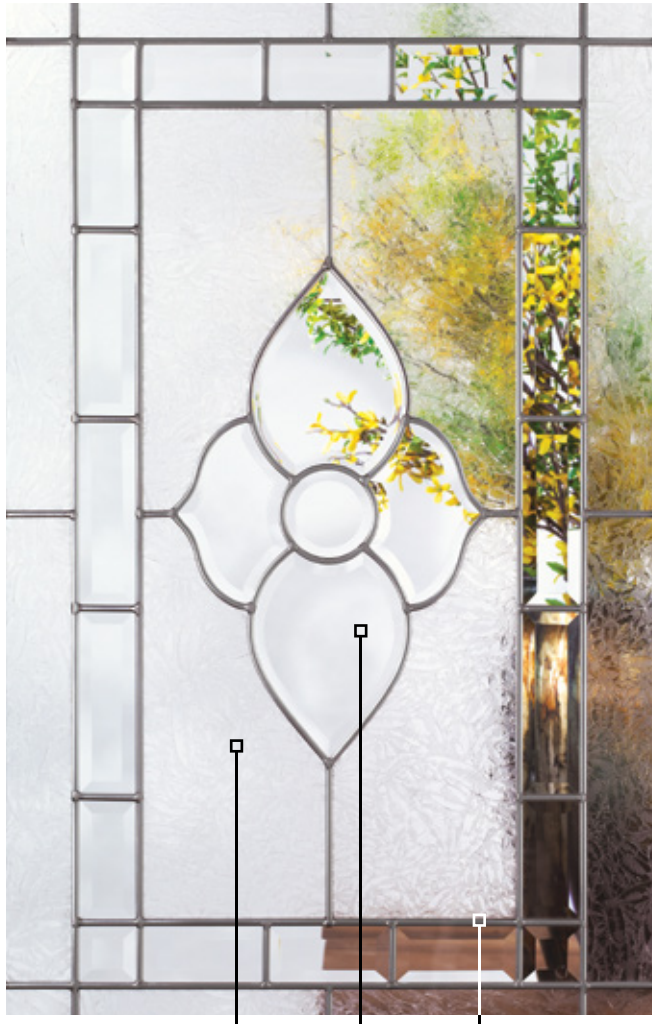

Glue Chip Glass
Clear Beveled Glass
Platinum Caming