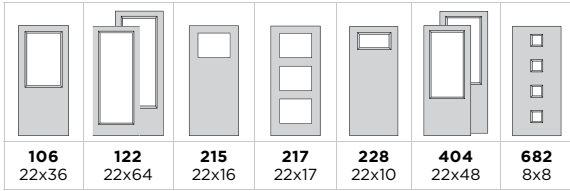

Textured Glass

T - TEXTURED

EXPO

IRON

CLASSIC

TEXTURES

LINEA

ESSENTIA

Chord 115 / T