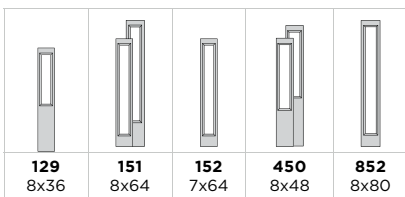

EXPO

IRON

CLASSIC

TEXTURES

LINEA

ESSENTIA

PRIVACY RATING **1** — **5** — **10**
Least Obscure   Most Obscure