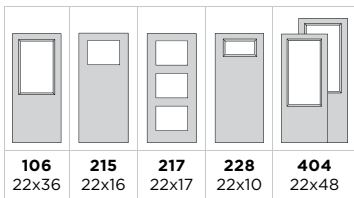

EXPO

IRON

CLASSIC

TEXTURES

LINEA

ESSENTIA