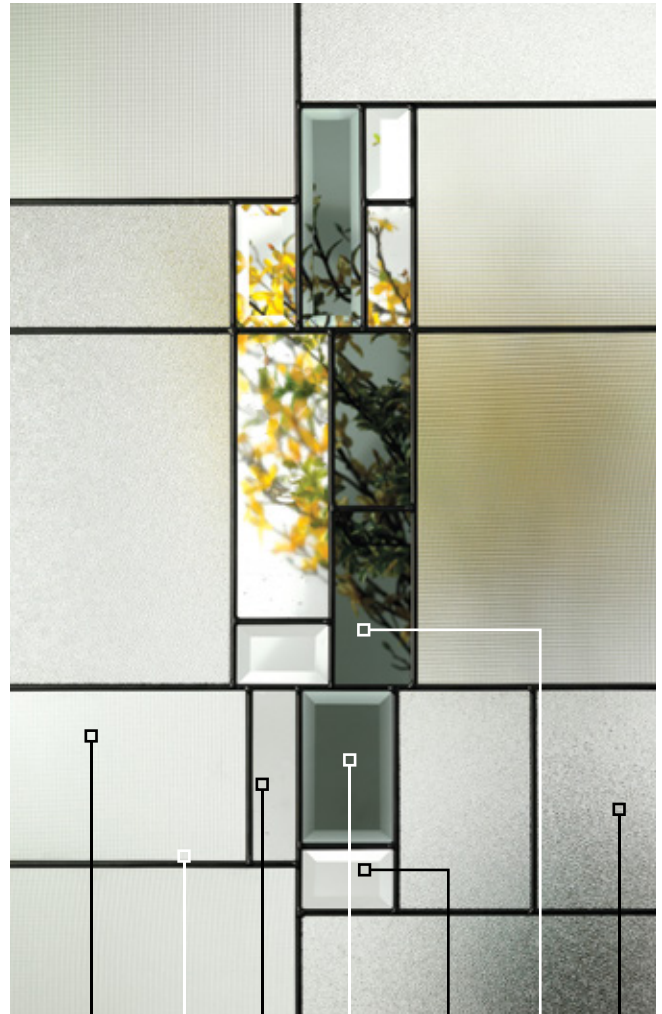

106 22x36	122 22x64	228 22x10	404 22x48	129 8x36	151 8x64	152 7x64	450 8x48

PRIVACY RATING **1** ——— **7** **10**
Least Obscure ——— Most Obscure

Mistlite Glass | Antique Black Caming | Seedy Glass | Dark Grey Beveled Glass | Clear Beveled Glass | Dark Gray Glass | Pear Glass