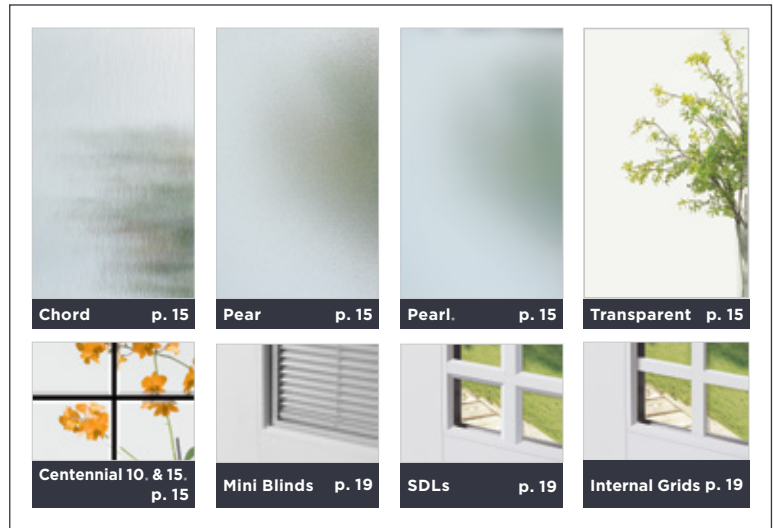

VISTAGRANDE™

BRING THE OUTDOORS IN

p12