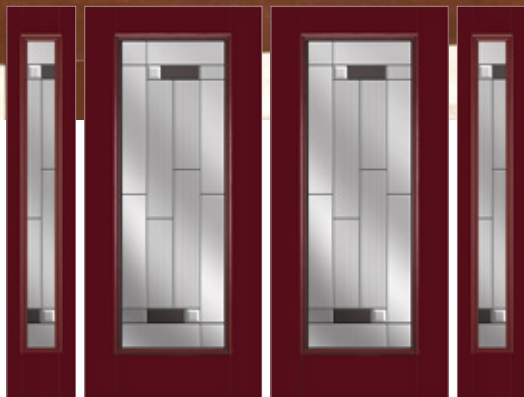

Door BLS-122-703-X / Sidelite BLSL-152-703-X

Belleville, Smooth with 22x64 Glass / Sidelite 7x64