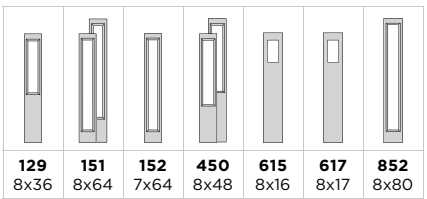

EXPO

IRON

CLASSIC

TEXTURES

LINEA

ESSENTIA