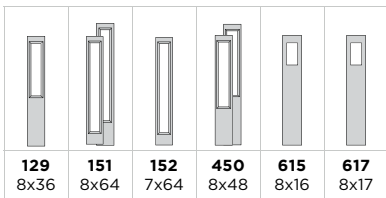

Textured Glass

T - TEXTURED

EXPO

IRON

CLASSIC

TEXTURES

LINEA

ESSENTIA

Chord 115 / T