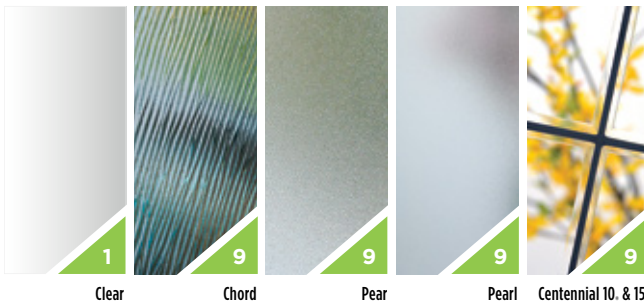

PRIVACY RATING 1 — 9 — 10
Least Obscure — Most Obscure