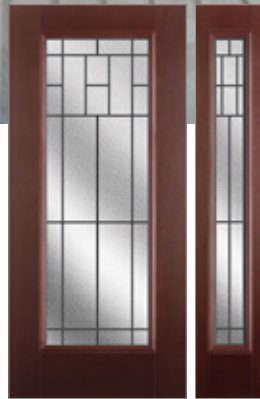

Belleville. Mahogany Textured with
22x64 Glass / 7x64 Sidelite

Door BMT-122-928-X
Sidelite BMTSL-151-928-X