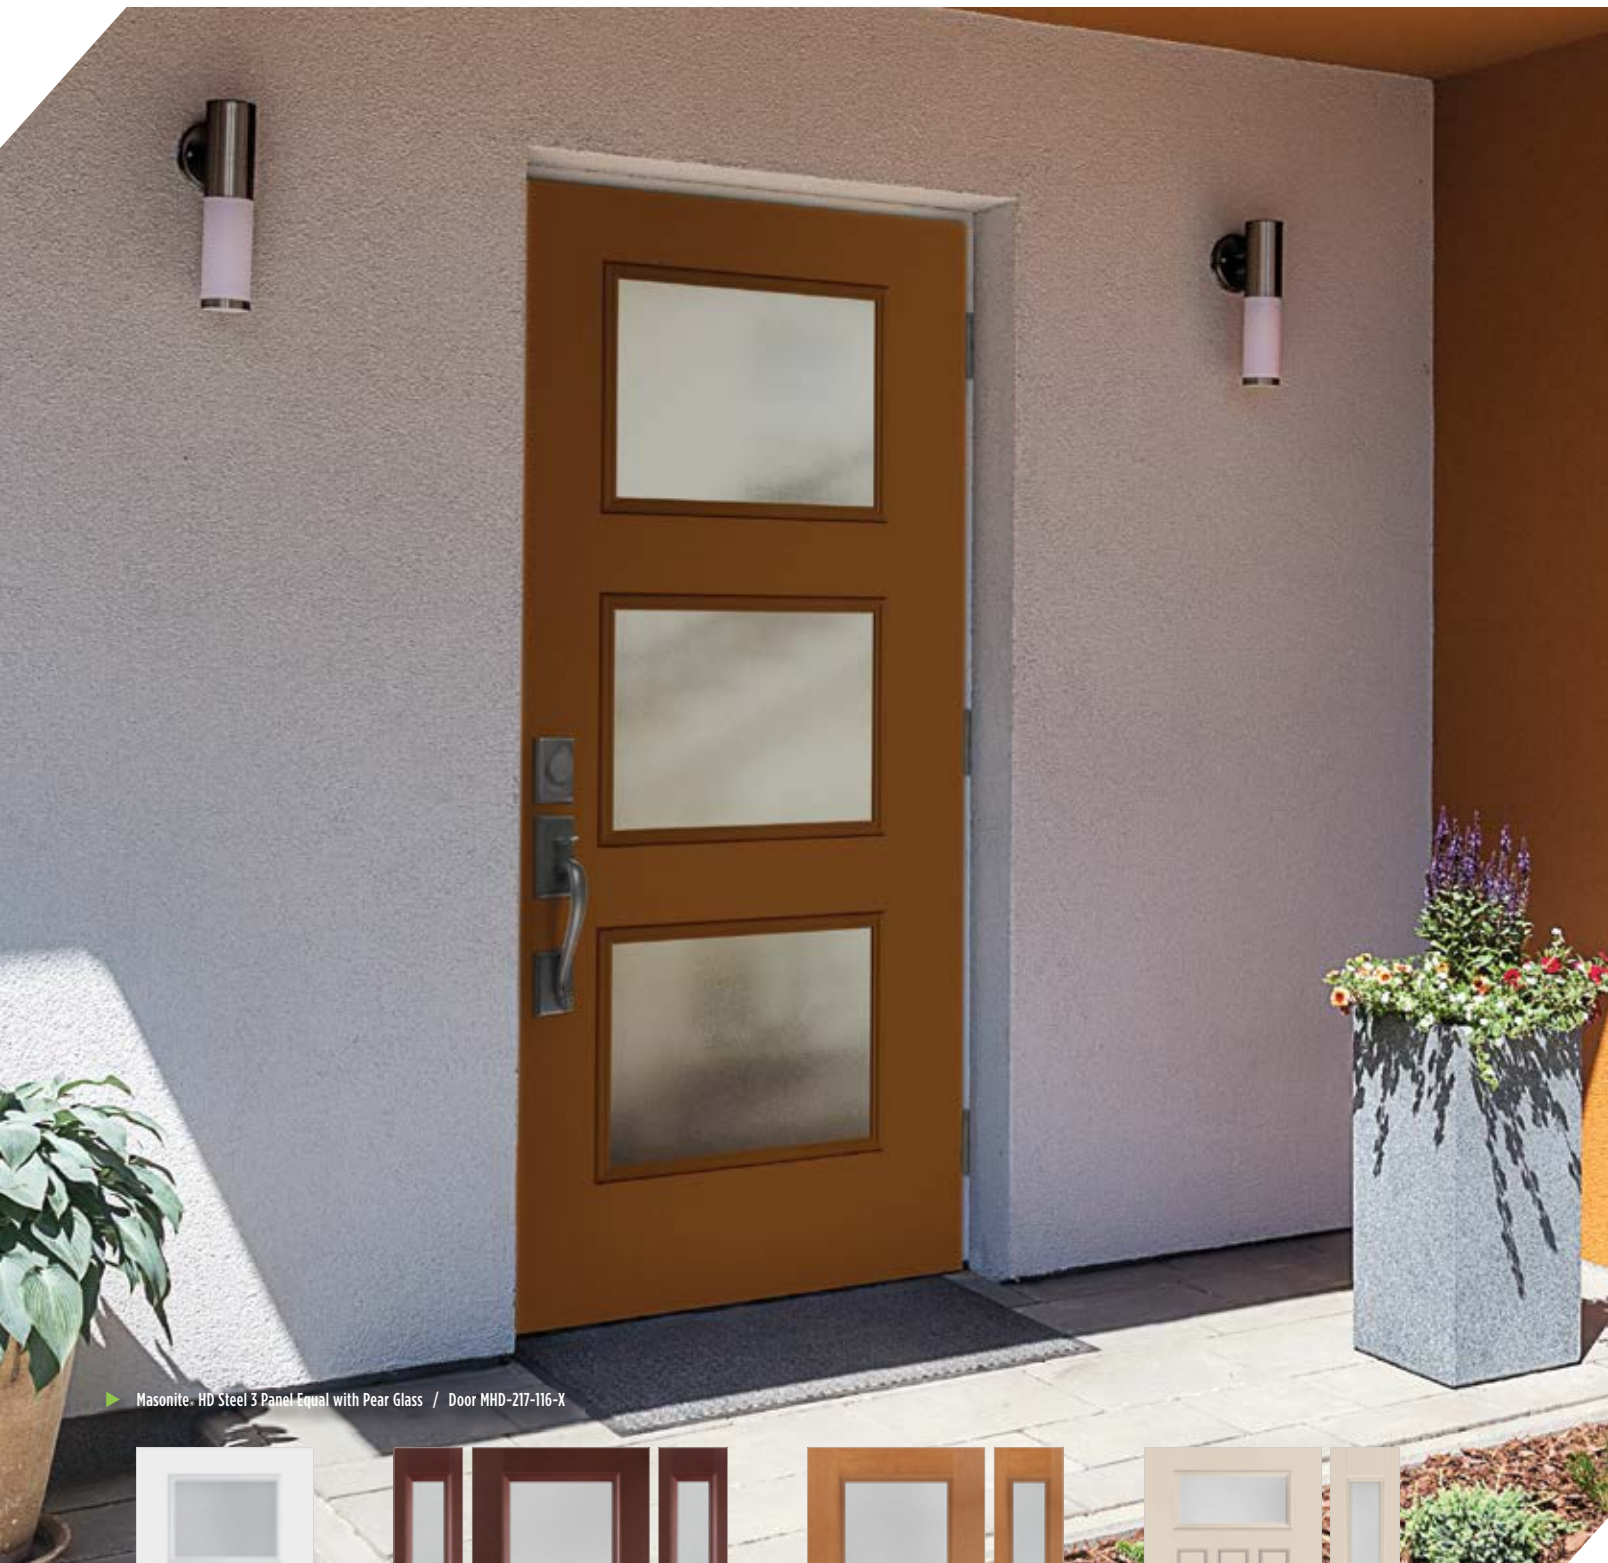

Door BMT-106-116-1P / Sidelites BMTSL-129-116-1

Door BFT-122-140-X / Sidelite BFTSL-151-140-X

Door BLS-228-115-3 / Sidelite BLSL-152-115-X