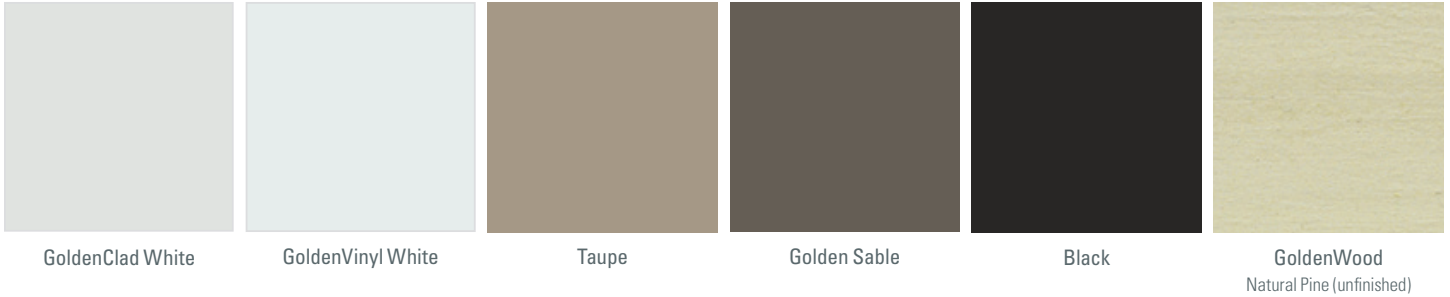

YOUR CHOICE OF COLOURS

FROM GOLDEN WINDOWS

STANDARD EXTERIOR COLOURS

OPTIONAL EXTERIOR COLOURS

- Due to printing limitations, the colours shown on this page may differ from actual colours. Please contact us for exact colour and finish samples.
- GoldenWood products feature a wood exterior.
- Colour and grain variations are natural characteristics of wood.