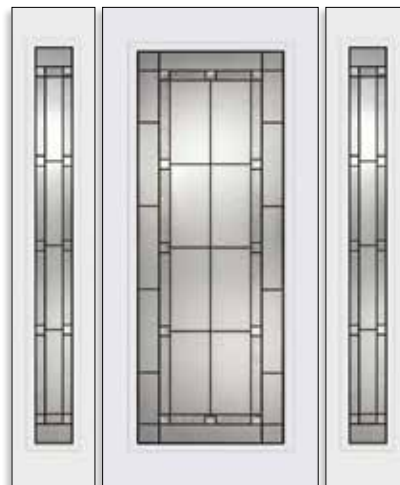

O764 / 2264 / O764