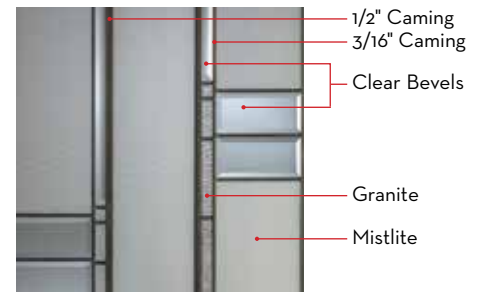

Patina

PRIVACY 7

● Privacy Guide. See pages 4 and 5.