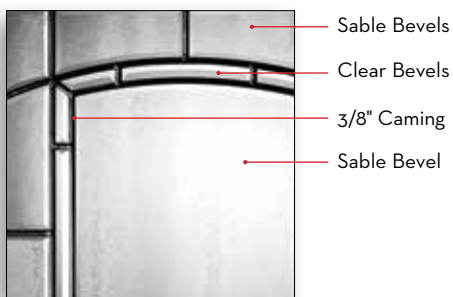

Patina

PRIVACY 8

● Privacy Guide. See pages 4 and 5.