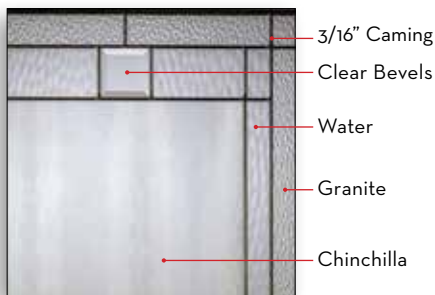

Patina

PRIVACY 7

● Privacy Guide. See pages 4 and 5.