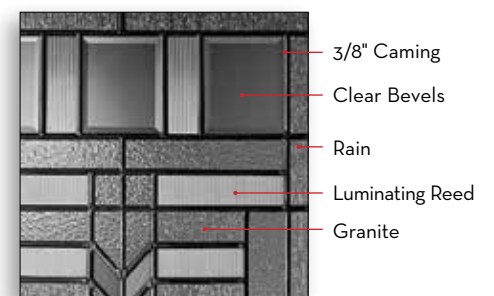

Glass size: 0764 / 2264 / 0764
with Custom Transom
Door: Fiberglass OAK40
Sidelite: Fiberglass OAK2R

PRIVACY 8

● Privacy Guide. See pages 4 and 5.

Royston	0836*	2236*	0848	2248	0764*	2264	2208*	2215*
Patina	■	■	■	■	■	■	■	■

NOTE: Custom transom and sidelites are available. Contact your local dealer for more information.
*Available with Solution Series frame.

Patina