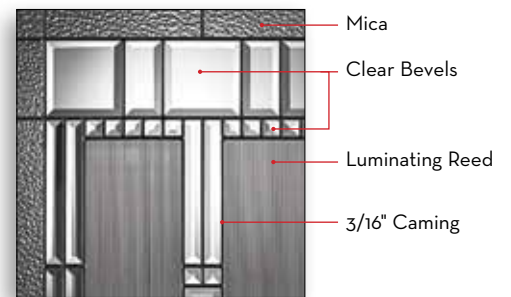

Patina

PRIVACY 7

● Privacy Guide. See pages 4 and 5.