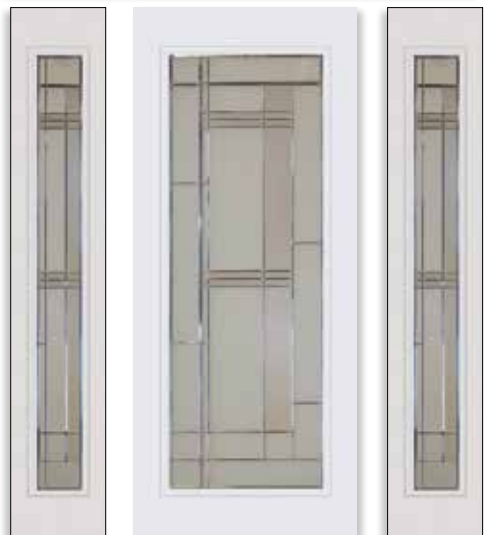

O764 / 2264 / O764 with Custom Transom Zinc

Winslow	0836*	2236*	0848	2248	0764*	2264	2215*
Patina	☐	☐	☐	☐	☐	☐	☐
Zinc	☒	☒	☒	☒	☒	☒	☒

NOTE: Custom transom and sidelites are available. Contact your local dealer for more information. *Available with Solution Series frame.