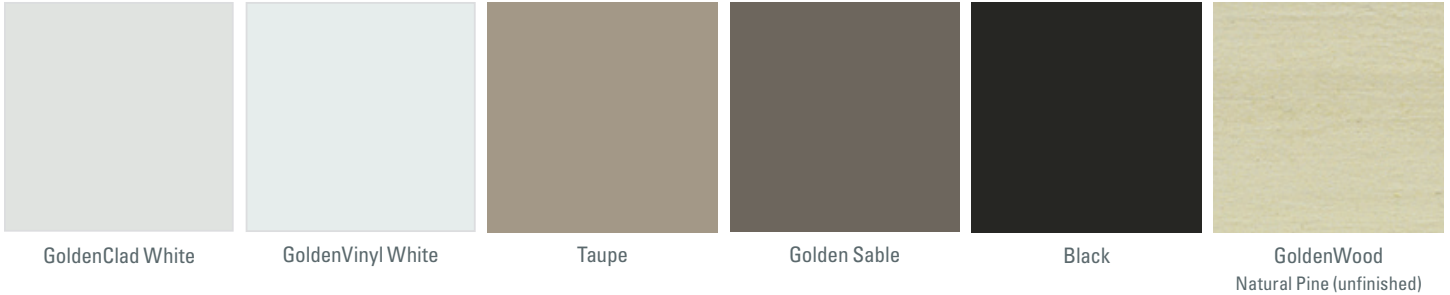

YOUR CHOICE OF COLOURS

FROM GOLDEN WINDOWS

STANDARD EXTERIOR COLOURS

OPTIONAL EXTERIOR COLOURS

- Due to printing limitations, the colours shown on this page may differ from actual colours. Please contact us for exact colour and finish samples.
- GoldenWood products feature an unfinished wood exterior.
- Colour and grain variations are natural characteristics of wood.