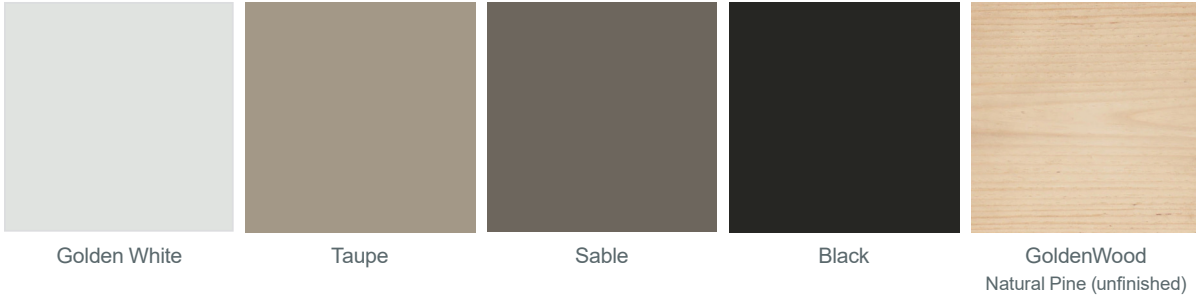

# YOUR CHOICE OF COLOURS

## FROM GOLDEN WINDOWS

### AVAILABLE EXTERIOR COLOURS

### OPTIONAL EXTERIOR COLOURS

- Due to printing limitations, the colours shown on this page may differ from actual colours. Please contact us for exact colour and finish samples.
- GoldenWood products feature an unfinished wood exterior.
- Colour and grain variations are natural characteristics of wood.