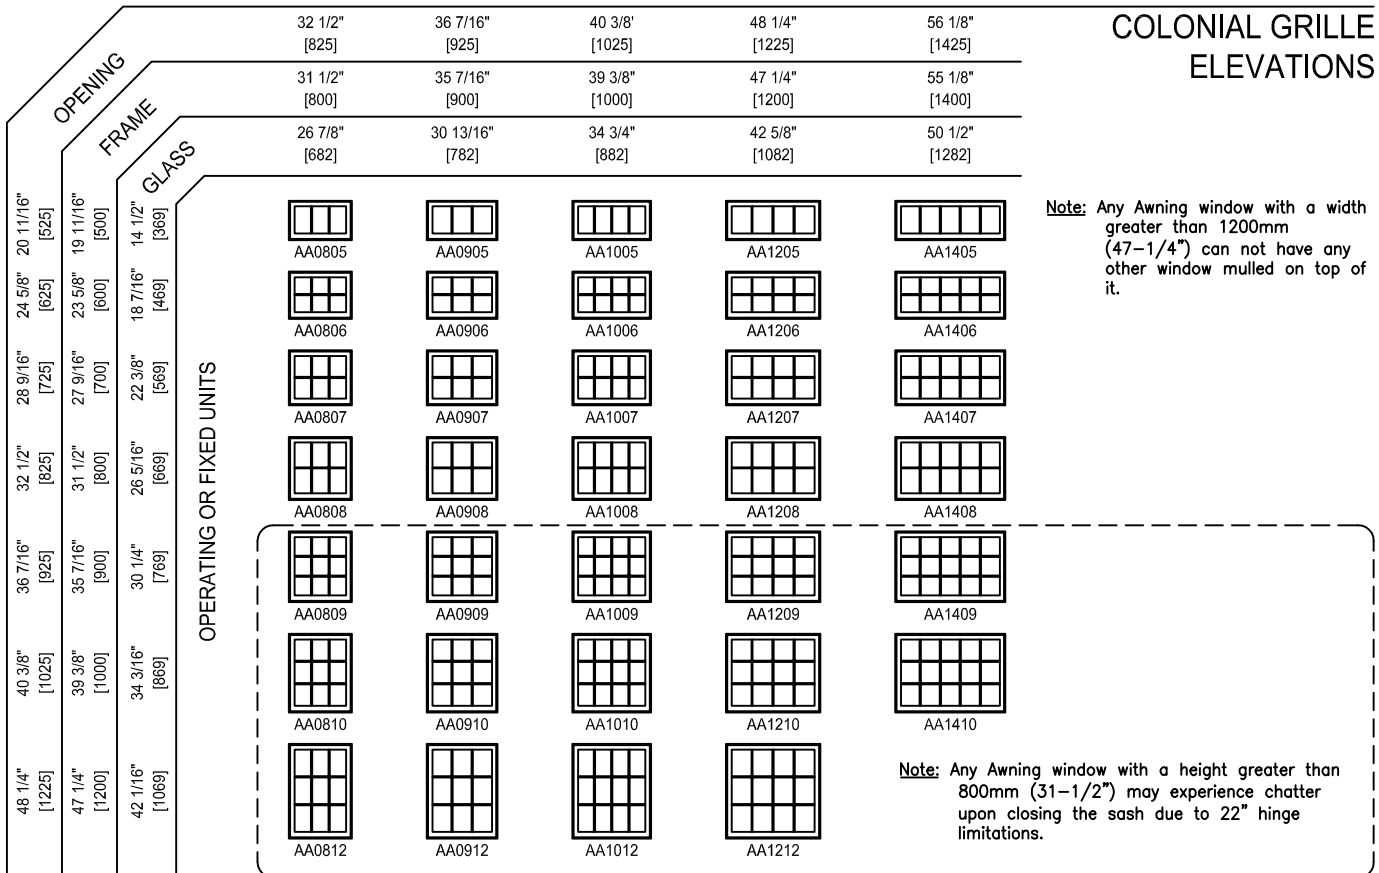

**NO GRILLE
ELEVATIONS**

**COLONIAL GRILLE
ELEVATIONS**

**VICTORIAN GRILLE
ELEVATIONS**

OPENING	VICTORIAN GRILLE ELEVATIONS				
	32 1/2"	36 7/16"	40 3/8"	48 1/4"	56 1/8"
	[825]	[925]	[1025]	[1225]	[1425]
FRAME	31 1/2"	35 7/16"	39 3/8"	47 1/4"	55 1/8"
	[800]	[900]	[1000]	[1200]	[1400]
GLASS	26 7/8"	30 13/16"	34 3/4"	42 5/8"	50 1/2"
	[682]	[782]	[882]	[1082]	[1282]
OPERATING OR FIXED UNITS	AA0805	AA0905	AA1005	AA1205	AA1405
	AA0806	AA0906	AA1006	AA1206	AA1406
	AA0807	AA0907	AA1007	AA1207	AA1407
	AA0808	AA0908	AA1008	AA1208	AA1408
	AA0809	AA0909	AA1009	AA1209	AA1409
	AA0810	AA0910	AA1010	AA1210	AA1410
	AA0811	AA0911	AA1011	AA1211	AA1411
	AA0812	AA0912	AA1012	AA1212	AA1412
	AA0805	AA0905	AA1005	AA1205	AA1405
	AA0806	AA0906	AA1006	AA1206	AA1406
	AA0807	AA0907	AA1007	AA1207	AA1407

Note: Any Awning window with a width greater than 1200mm (47-1/4") can not have any other window mullered on top of it.

Note: Any Awning window with a height greater than 800mm (31-1/2") may experience chatter upon closing the sash due to 22" hinge limitations.