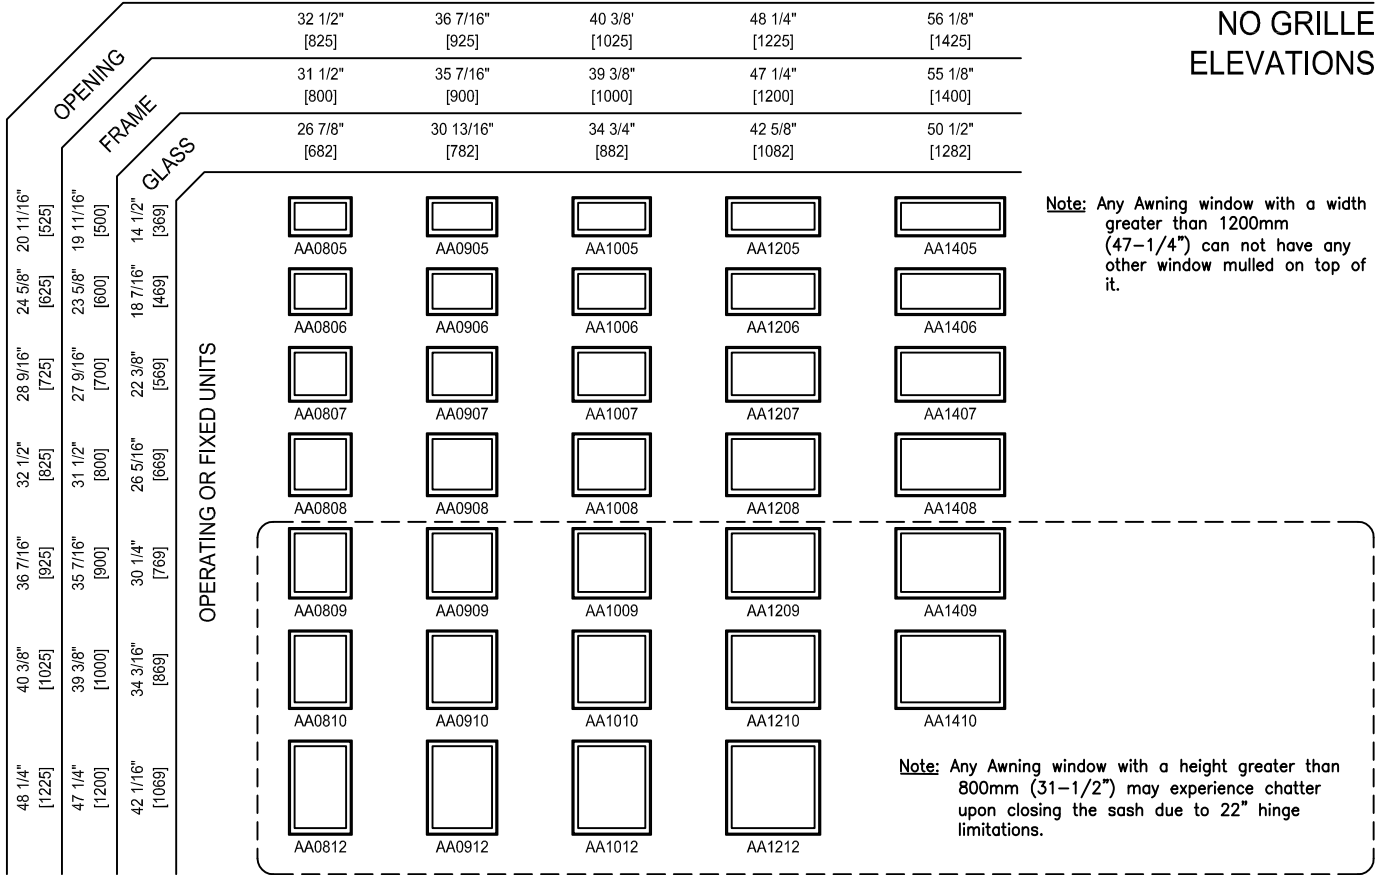

**NO GRILLE
ELEVATIONS**

**COLONIAL GRILLE
ELEVATIONS**

**VICTORIAN GRILLE
ELEVATIONS**

OPENING	VICTORIAN GRILLE ELEVATIONS				
	32 1/2"	36 7/16"	40 3/8"	48 1/4"	56 1/8"
	[825]	[925]	[1025]	[1225]	[1425]
FRAME	31 1/2"	35 7/16"	39 3/8"	47 1/4"	55 1/8"
	[800]	[900]	[1000]	[1200]	[1400]
GLASS	26 7/8"	30 13/16"	34 3/4"	42 5/8"	50 1/2"
	[682]	[782]	[882]	[1082]	[1282]
OPERATING OR FIXED UNITS	AA0805	AA0905	AA1005	AA1205	AA1405
	AA0806	AA0906	AA1006	AA1206	AA1406
	AA0807	AA0907	AA1007	AA1207	AA1407
	AA0808	AA0908	AA1008	AA1208	AA1408
	AA0809	AA0909	AA1009	AA1209	AA1409
	AA0810	AA0910	AA1010	AA1210	AA1410
	AA0811	AA0911	AA1011	AA1211	AA1411
	AA0812	AA0912	AA1012	AA1212	AA1412
	AA0805	AA0905	AA1005	AA1205	AA1405
	AA0806	AA0906	AA1006	AA1206	AA1406
	AA0807	AA0907	AA1007	AA1207	AA1407

Note: Any Awning window with a width greater than 1200mm (47-1/4") can not have any other window mullered on top of it.

Note: Any Awning window with a height greater than 800mm (31-1/2") may experience chatter upon closing the sash due to 22" hinge limitations.