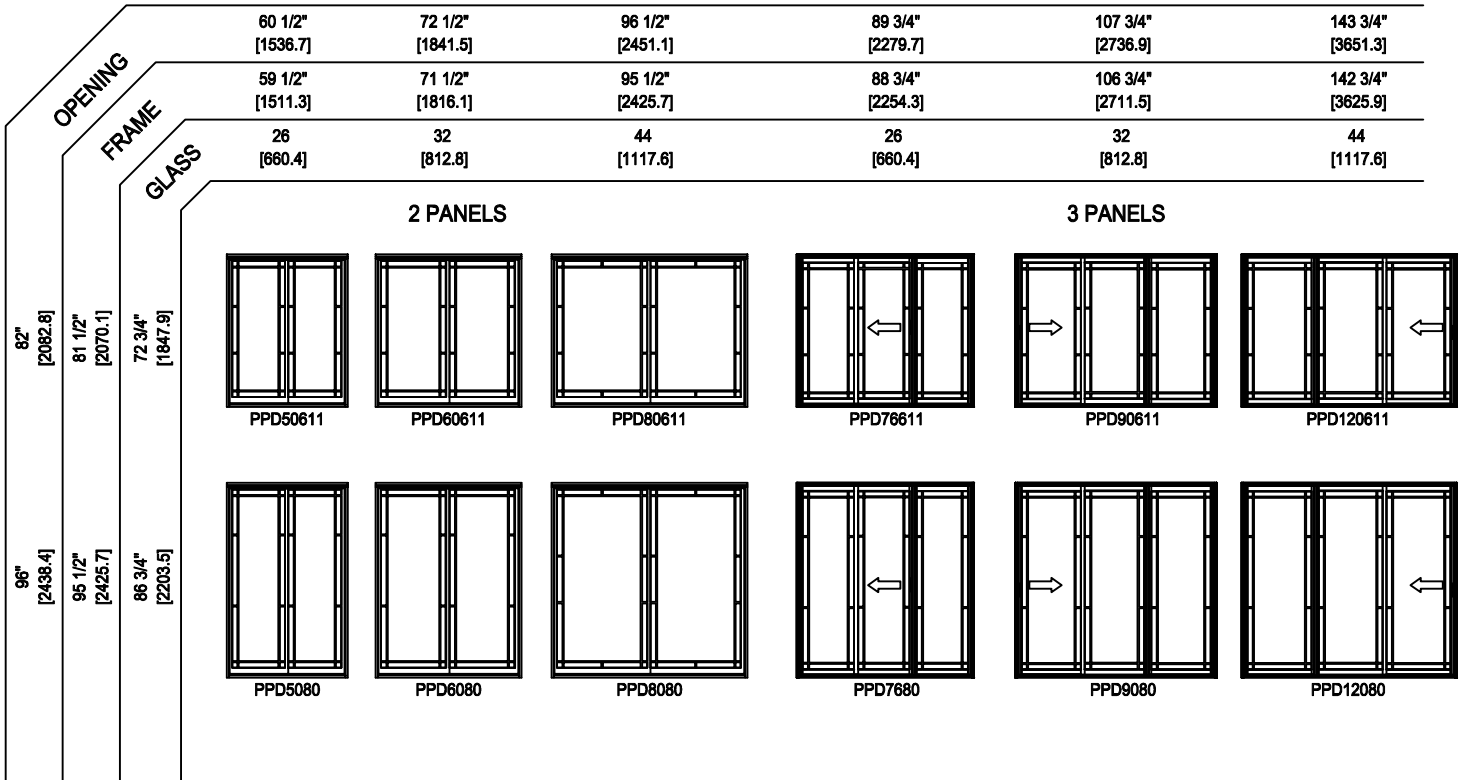

**GOLDENVINYL  
PATIO DOORS  
STANDARD ELEVATIONS WITH COLONIAL GRILLE BARS**

**GOLDENVINYL  
PATIO DOORS  
STANDARD ELEVATIONS WITH MUSKOKA GRILLE BARS**

FRAME GLASS		59 1/2"	71 1/2"	95 1/2"	88 3/4"	106 3/4"	142 3/4"	
		[1511.3]	[1816.1]	[2425.7]	[2254.3]	[2711.5]	[3625.9]	
		56 11/16"	68 11/16"	92 11/16"	85 15/16"	103 15/16"	139 15/16"	
		[1439.7]	[1744.5]	[2354.1]	[2182.7]	[2639.9]	[3554.3]	
FIXED 1-LITE TRANSOMS	11 13/16" [300]	 PFP50/3	 PFP60/3	 PFP80/3	 PFP76/3	 PFP90/3	 PFP120/3	
	15 3/4" [400]	 PFP50/4	 PFP60/4	 PFP80/4	 PFP76/4	 PFP90/4	 PFP120/4	
	19 11/16" [500]	 PFP50/5	 PFP60/5	 PFP80/5	 PFP76/5	 PFP90/5	 PFP120/5	
	23 5/8" [600]	 PFP50/6	 PFP60/6	 PFP80/6	 PFP76/6	 PFP90/6	 PFP120/6	
	27 9/16" [700]	 PFP50/7	 PFP60/7	 PFP80/7	 PFP76/7	 PFP90/7	 PFP120/7	
	31 1/2" [800]	 PFP50/8	 PFP60/8	 PFP80/8	 PFP76/8	 PFP90/8	 PFP120/8	
	35 7/16" [900]	 PFP50/9	 PFP60/9	 PFP80/9	 PFP76/9	 PFP90/9	 PFP120/9	
	39 3/8" [1000]	 PFP50/10	 PFP60/10	 PFP80/10	 PFP76/10	 PFP90/10	 PFP120/10	
	43 5/16" [1100]	 PFP50/11	 PFP60/11	 PFP80/11	 PFP76/11	 PFP90/11	 PFP120/11	
	47 1/4" [1200]	 PFP50/12	 PFP60/12	 PFP80/12	 PFP76/12	 PFP90/12	 PFP120/12	
		9" [228.5]	12 5/16" [328.5]	16 7/8" [428.5]	20 13/16" [528.5]	24 3/4" [628.5]	28 11/16" [728.5]	32 5/8" [828.5]
		36 9/16" [928.5]	40 1/2" [1028.5]	44 1/4" [1128.5]	48 1/4" [1228.5]	52 1/4" [1328.5]	56 1/4" [1428.5]	60 1/4" [1528.5]