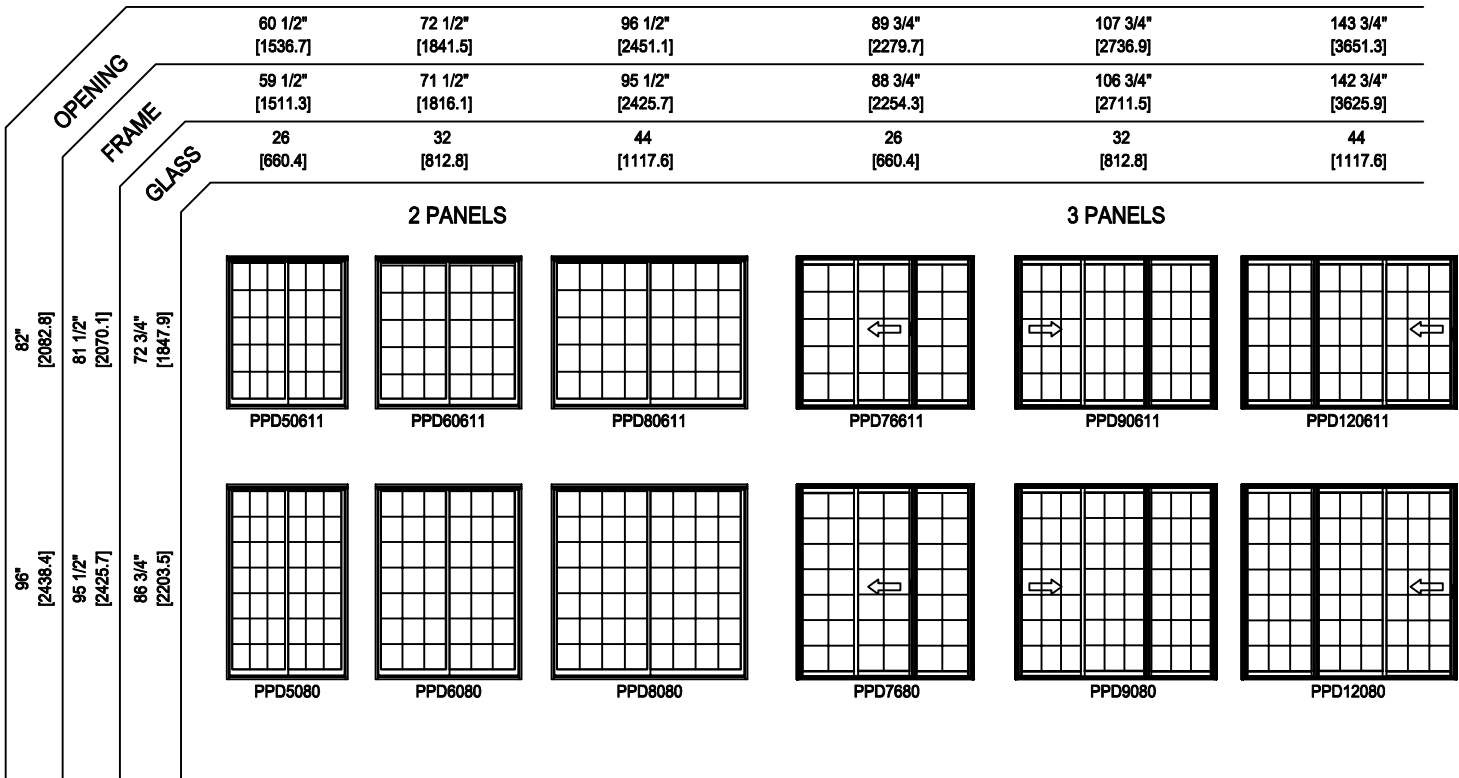

**GOLDENVINYL  
PATIO DOORS  
STANDARD ELEVATIONS WITH COLONIAL GRILLE BARS**

**GOLDENVINYL  
PATIO DOORS  
STANDARD ELEVATIONS WITH MUSKOKA GRILLE BARS**

FRAME GLASS		59 1/2"	71 1/2"	95 1/2"	88 3/4"	106 3/4"	142 3/4"	
		[1511.3]	[1816.1]	[2425.7]	[2254.3]	[2711.5]	[3625.9]	
		56 11/16"	68 11/16"	92 11/16"	85 15/16"	103 15/16"	139 15/16"	
		[1439.7]	[1744.5]	[2354.1]	[2182.7]	[2639.9]	[3554.3]	
FIXED 1-LITE TRANSOMS	11 13/16" [300]	 PFP50/3	 PFP60/3	 PFP80/3	 PFP76/3	 PFP90/3	 PFP120/3	
	15 3/4" [400]	 PFP50/4	 PFP60/4	 PFP80/4	 PFP76/4	 PFP90/4	 PFP120/4	
	19 11/16" [500]	 PFP50/5	 PFP60/5	 PFP80/5	 PFP76/5	 PFP90/5	 PFP120/5	
	23 5/8" [600]	 PFP50/6	 PFP60/6	 PFP80/6	 PFP76/6	 PFP90/6	 PFP120/6	
	27 9/16" [700]	 PFP50/7	 PFP60/7	 PFP80/7	 PFP76/7	 PFP90/7	 PFP120/7	
	31 1/2" [800]	 PFP50/8	 PFP60/8	 PFP80/8	 PFP76/8	 PFP90/8	 PFP120/8	
	35 7/16" [900]	 PFP50/9	 PFP60/9	 PFP80/9	 PFP76/9	 PFP90/9	 PFP120/9	
	39 3/8" [1000]	 PFP50/10	 PFP60/10	 PFP80/10	 PFP76/10	 PFP90/10	 PFP120/10	
	43 5/16" [1100]	 PFP50/11	 PFP60/11	 PFP80/11	 PFP76/11	 PFP90/11	 PFP120/11	
	47 1/4" [1200]	 PFP50/12	 PFP60/12	 PFP80/12	 PFP76/12	 PFP90/12	 PFP120/12	
		9" [228.5]	12 5/16" [328.5]	16 7/8" [428.5]	20 13/16" [528.5]	24 3/4" [628.5]	28 11/16" [728.5]	32 5/8" [828.5]
		36 9/16" [928.5]	40 1/2" [1028.5]	44 1/4" [1128.5]	48 1/4" [1228.5]	52 1/4" [1328.5]	56 1/4" [1428.5]	60 1/4" [1528.5]