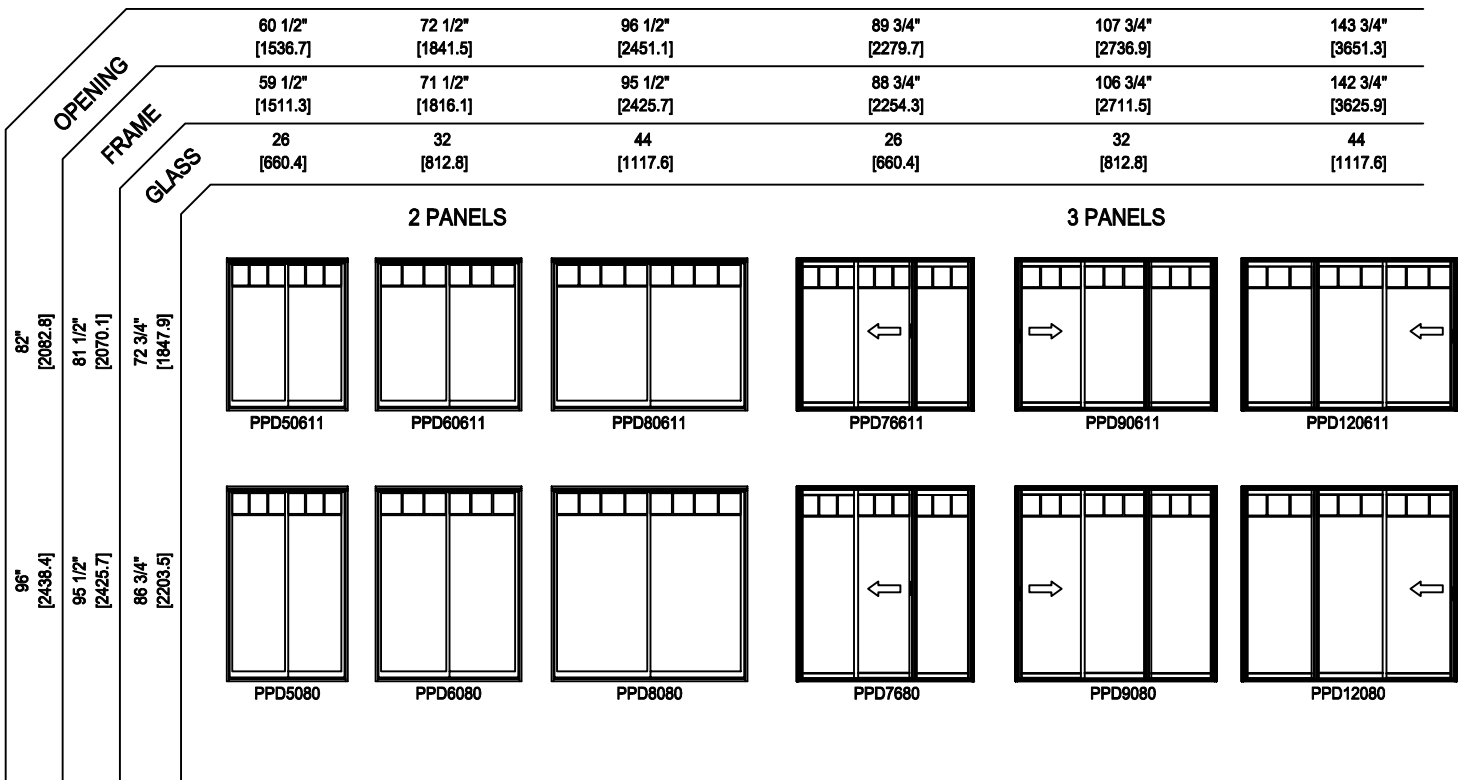

**GOLDENVINYL  
PATIO DOORS  
STANDARD ELEVATIONS WITH COLONIAL GRILLE BARS**

**GOLDENVINYL  
PATIO DOORS  
STANDARD ELEVATIONS WITH MUSKOKA GRILLE BARS**

FRAME GLASS		59 1/2"	71 1/2"	95 1/2"	88 3/4"	106 3/4"	142 3/4"	
		[1511.3]	[1816.1]	[2425.7]	[2254.3]	[2711.5]	[3625.9]	
		56 11/16"	68 11/16"	92 11/16"	85 15/16"	103 15/16"	139 15/16"	
		[1439.7]	[1744.5]	[2354.1]	[2182.7]	[2639.9]	[3554.3]	
FIXED 1-LITE TRANSOMS	11 13/16" [300]	 PFP50/3	 PFP60/3	 PFP80/3	 PFP76/3	 PFP90/3	 PFP120/3	
	15 3/4" [400]	 PFP50/4	 PFP60/4	 PFP80/4	 PFP76/4	 PFP90/4	 PFP120/4	
	19 11/16" [500]	 PFP50/5	 PFP60/5	 PFP80/5	 PFP76/5	 PFP90/5	 PFP120/5	
	23 5/8" [600]	 PFP50/6	 PFP60/6	 PFP80/6	 PFP76/6	 PFP90/6	 PFP120/6	
	27 9/16" [700]	 PFP50/7	 PFP60/7	 PFP80/7	 PFP76/7	 PFP90/7	 PFP120/7	
	31 1/2" [800]	 PFP50/8	 PFP60/8	 PFP80/8	 PFP76/8	 PFP90/8	 PFP120/8	
	35 7/16" [900]	 PFP50/9	 PFP60/9	 PFP80/9	 PFP76/9	 PFP90/9	 PFP120/9	
	39 3/8" [1000]	 PFP50/10	 PFP60/10	 PFP80/10	 PFP76/10	 PFP90/10	 PFP120/10	
	43 5/16" [1100]	 PFP50/11	 PFP60/11	 PFP80/11	 PFP76/11	 PFP90/11	 PFP120/11	
	47 1/4" [1200]	 PFP50/12	 PFP60/12	 PFP80/12	 PFP76/12	 PFP90/12	 PFP120/12	
		9" [228.5]	12 5/16" [328.5]	16 7/8" [428.5]	20 13/16" [528.5]	24 3/4" [628.5]	28 11/16" [728.5]	32 5/8" [828.5]
		36 9/16" [928.5]	40 1/2" [1028.5]	44 1/4" [1128.5]	48 1/4" [1228.5]	52 1/4" [1328.5]	56 1/4" [1428.5]	60 1/4" [1528.5]